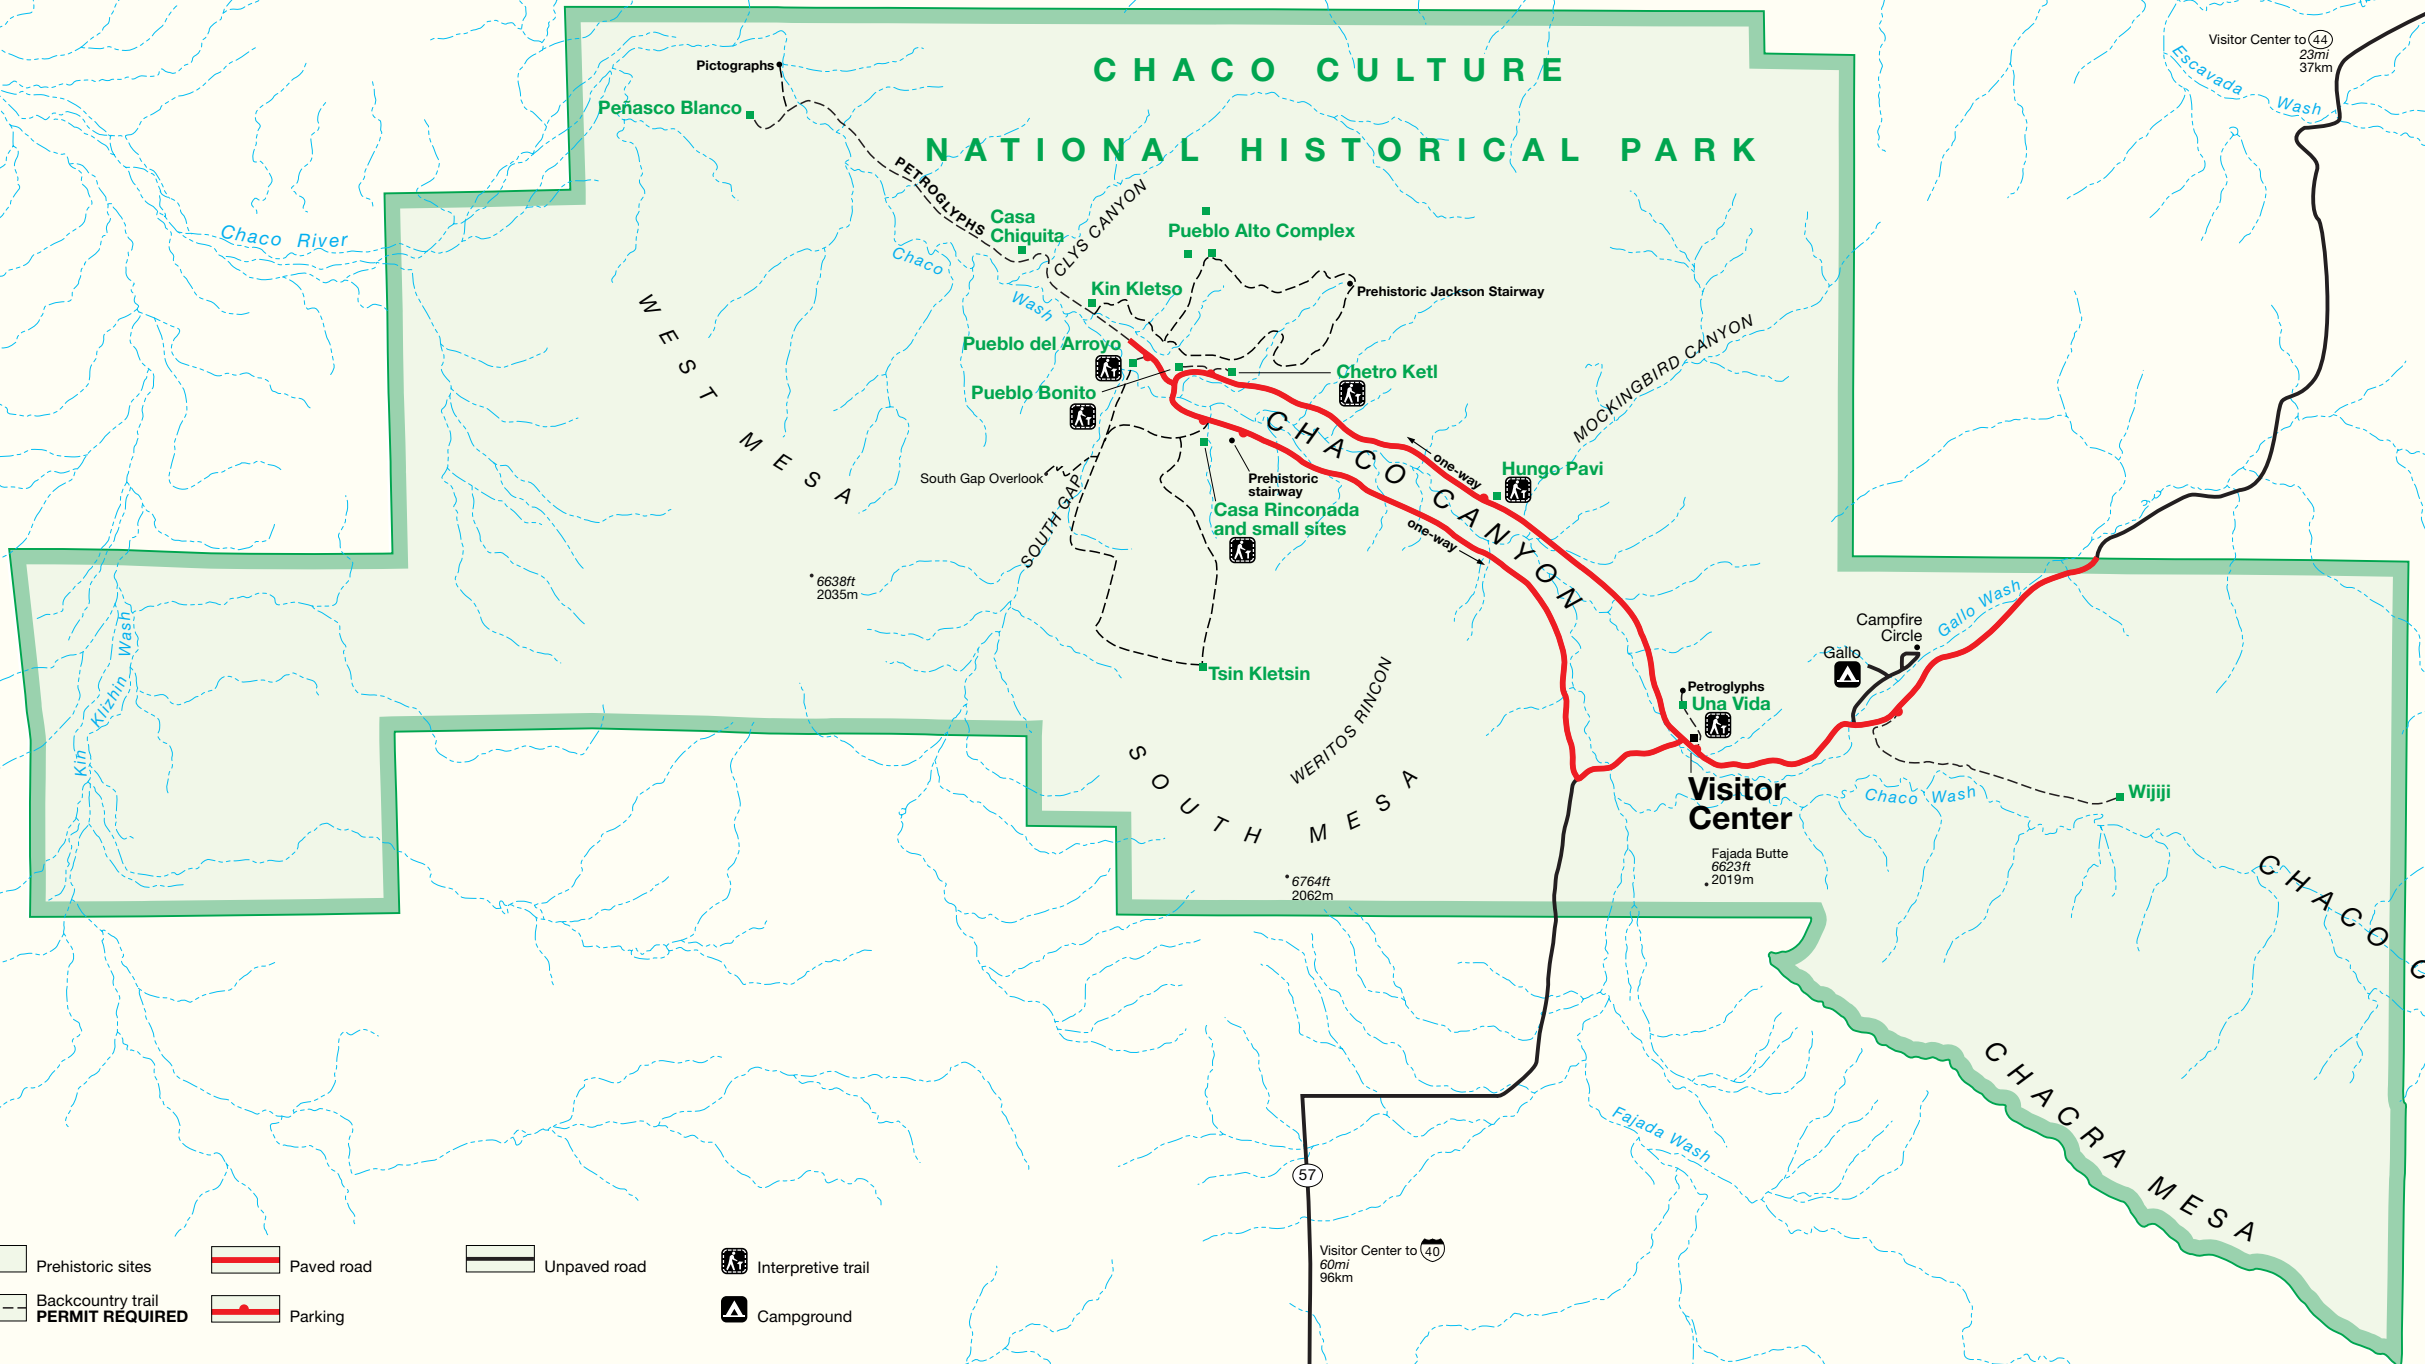

# CHACO CULTURE NATIONAL HISTORICAL PARK

**WARNING**  
 Do not attempt to climb prehistoric stairways. They are extremely hazardous. Do not climb on walls.

- Prehistoric sites
- Paved road
- Unpaved road
- Interpretive trail
- Backcountry trail **PERMIT REQUIRED**
- Parking
- Campground